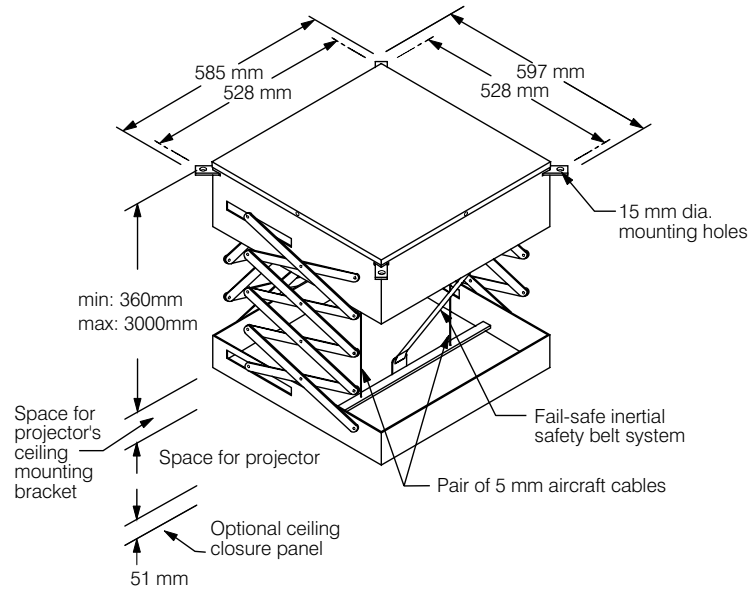

Specifications for LP Morgan Commercial Lift

Features:

- Cable Management System.
- Fail-safe inertia safety belt system.
- Three button wall switch - 'stored' to 'show' and key switched 'service' position.
- Adjustable 'Show' position.
- Universal Projector Mount.
- Handles projectors up to 35kg.

Product Code	Height when closed (mm)	Max Down Travel (mm)	Max Projector Dimension (l x w)mm	Max Projector Weight (kg)
LPM7305S	360	3000	500 x 500	35