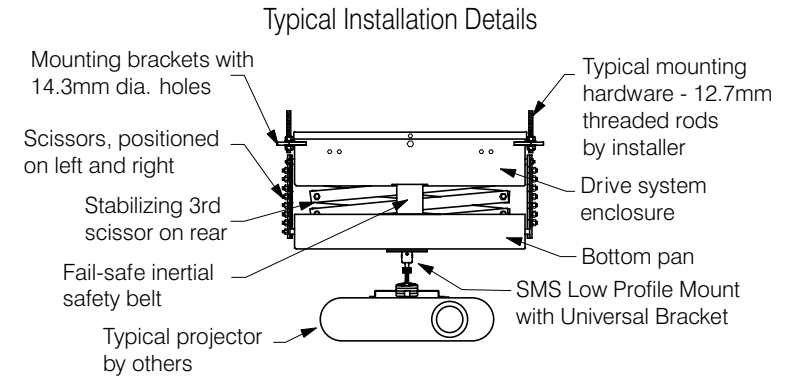

Specifications for LP Morgan Commercial Lift

Features:

- Cable Management System.
- Fail-safe inertia safety belt system.
- Three button wall switch - 'stored' to 'show' and key switched 'service' position.
- Adjustable 'Show' position.
- Universal Projector Mount.
- Handles projectors up to 35kg.

Product Code	Height when closed (mm)	Max Down Travel (mm)	Max Projector Dimension (l x w)mm	Max Projector Weight (kg)
LPM7305S	360	3000	500 x 500	35